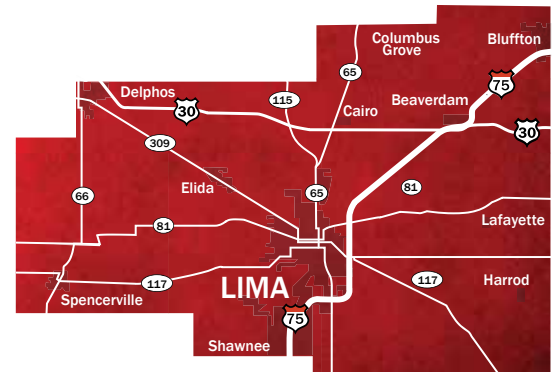

## WE OFFER:

- Cooperation in seeking to bring state, regional, district and national conventions, meetings and events to Lima/Allen County
- Site inspections of Lima/Allen County hotels, venues and attractions
- Convention & meeting consultation
- Bid Proposals (including hotel group rates)
- Resource Packets for pre-event mailings
- Assistance with local guest speakers and entertainers
- Official welcome letters and proclamations
- Welcome bags with brochures for conventions and groups
- Registration assistance
- Customized itineraries and tours for group and spouse programs
- Media assistance

## CONVENIENCE

Lima/Allen County is conveniently situated along multiple highways, including one of the nation's busiest, Interstate 75 between Dayton and Toledo in Northwest Ohio. Our location makes traveling easy...easy to find on your map, easy to get to, and easy to enjoy as you discover the many things to see and do. Let us show your group Allen County's hidden treasures!

On a larger scale, Lima is central in one of the nation's most populous and productive regions. A circle with a 265-mile radius, with the city as its center, encompasses Pittsburgh to the east, Chicago to the west, Detroit to the north, and Cincinnati and Louisville to the south.

### MILEAGE AND DRIVING TIME TO MAJOR CITIES

Lima, Ohio to:	Miles	Time
Chicago	232	4:20
Cincinnati	120	2:00
Cleveland	180	3:00
Columbus	92	1:46
Dayton	75	1:15
Detroit	140	2:20
Fort Wayne	70	1:17
Indianapolis	175	2:50
Louisville	225	3:45
Pittsburgh	80	4:35
Toledo	80	1:20